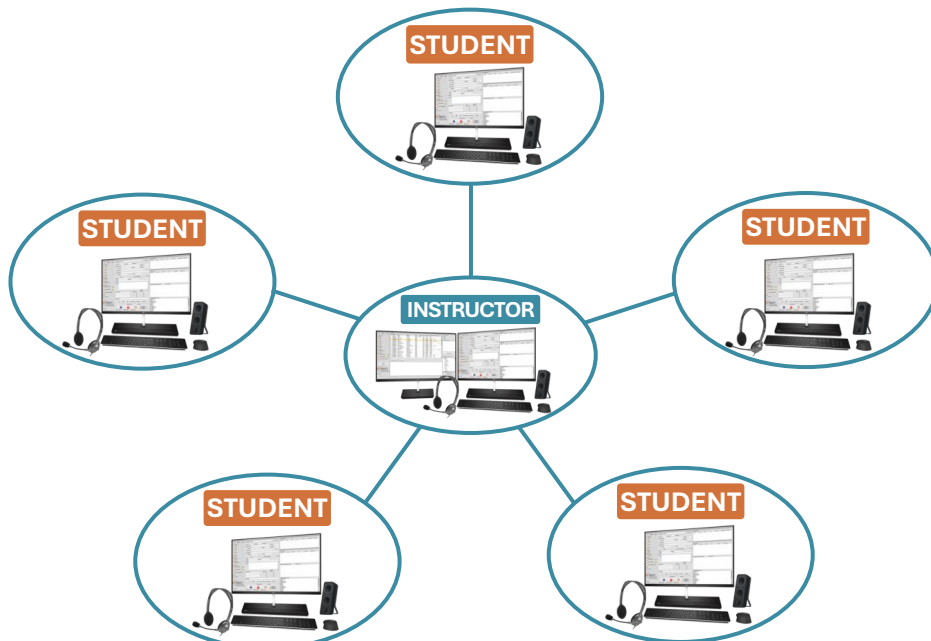

MULTIPLE STUDENTS CAN BE ADDED – 1:1 – 1:5

Pricing for multiples - add base price and 1/2 for each additional student

[GET A QUOTE](#)

support@911trainer.com

DESCRIPTION 911 REALITY BASIC SIMULATOR STATIONS

911 REALITY BASIC

Created for entry level **9-1-1** call taking and radio dispatch in a multi- tasking environment. No Internet access needed. Truly plug in and begin teaching.

DESIGN INTENT

9-1-1 Reality Simulation was designed to be; portable, plug and play, pre-CAD generic learning environment. The default ANYTOWN addressing, call types and responses can be used if customization is not desired.